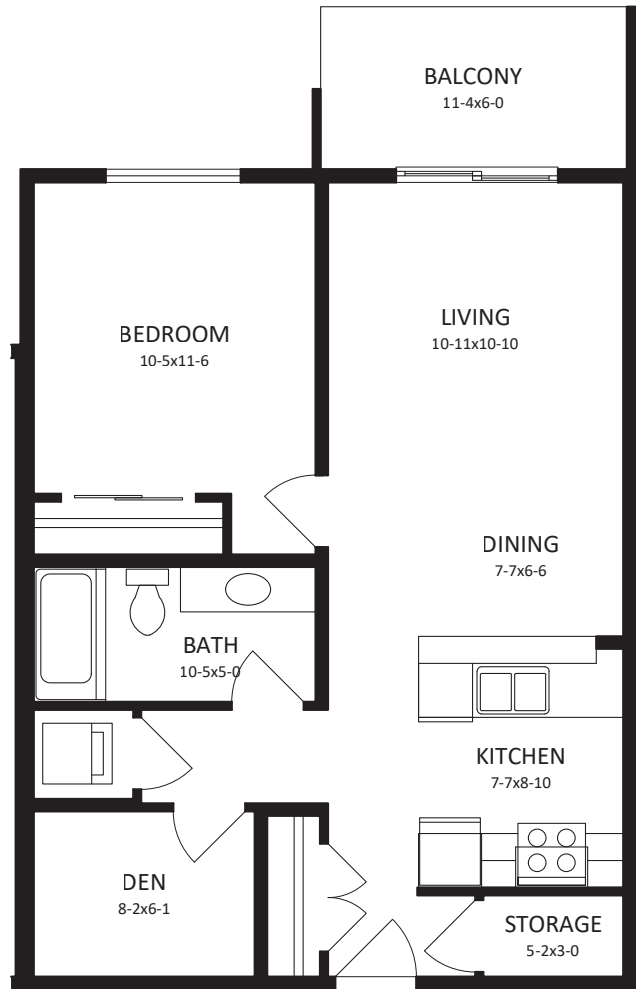

A1

636 sq. ft | 1 Bed | 1 Bath | Den

The A1 offers 636 sq. ft. of well-designed rental living with 1 bedroom, 1 bathroom, and a flexible den. Perfect for working from home, the den adds valuable extra space, while in-suite laundry and generous storage make everyday living simple and efficient.

A2

686 sq. ft | 1 Bed | 1 Bath | Den

At 686 sq. ft., the A2 offers generous, well-designed living with 1 bedroom, 1 bathroom, and a spacious den. Enhanced storage and in-suite laundry provide everyday convenience, while the flexible den makes working from home or staying organized effortless.

B1

812 sq. ft | 2 Bed | 2 Bath

The B1 features a spacious primary bedroom complete with a walk-in closet and private ensuite, offering added comfort and privacy. A second bedroom and full bath create flexibility for roommates, guests, or a home office, all within a thoughtfully designed 812 sq. ft. layout.

B4

870 sq. ft | 2 Bed | 2 Bath

Our largest two-bedroom layout offers 870 sq. ft. of expansive, well-designed living. Both bedrooms feature walk-in closets, with a private ensuite in the primary suite. Three additional closets and in-suite laundry provide exceptional storage, creating a home that feels organized, comfortable, and spacious.