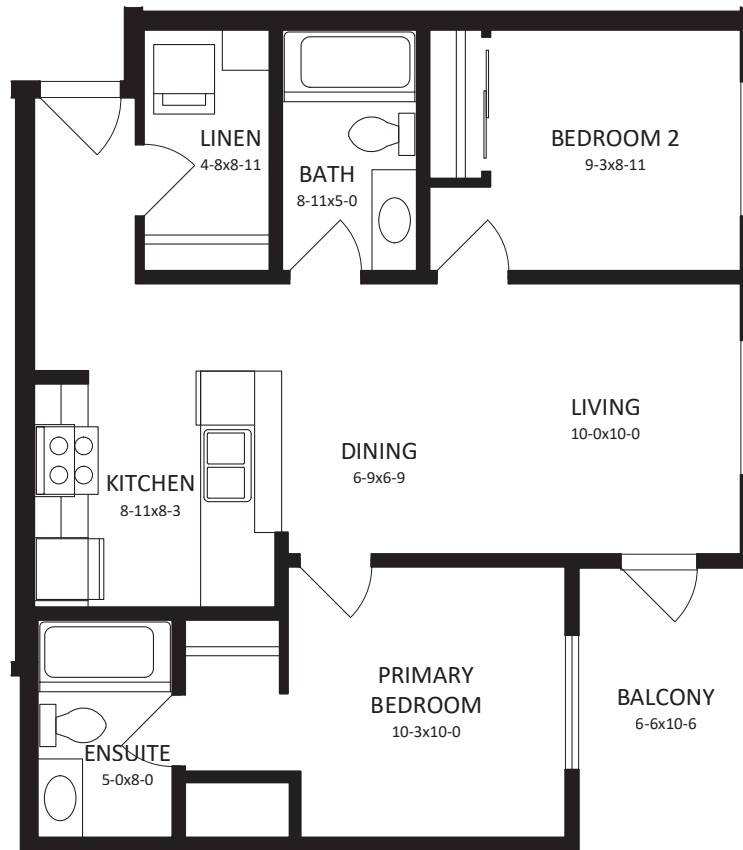

A1

636 sq. ft | 1 Bed | 1 Bath | Den

The A1 offers 636 sq. ft. of well-designed rental living with 1 bedroom, 1 bathroom, and a flexible den. Perfect for working from home, the den adds valuable extra space, while in-suite laundry and generous storage make everyday living simple and efficient.

B1

812 sq. ft | 2 Bed | 2 Bath

The B1 features a spacious primary bedroom complete with a walk-in closet and private ensuite, offering added comfort and privacy. A second bedroom and full bath create flexibility for roommates, guests, or a home office, all within a thoughtfully designed 812 sq. ft. layout.

B2

718 sq. ft | 2 Bed | 2 Bath

The B2 offers a well-designed two-bedroom layout featuring a primary suite with a walk-in closet and private ensuite. A second bedroom and full bath provide flexibility for shared living, guests, or a home office—all within a smart, space-efficient plan.

B4

870 sq. ft | 2 Bed | 2 Bath

Our largest two-bedroom layout offers 870 sq. ft. of expansive, well-designed living. Both bedrooms feature walk-in closets, with a private ensuite in the primary suite. Three additional closets and in-suite laundry provide exceptional storage, creating a home that feels organized, comfortable, and spacious.