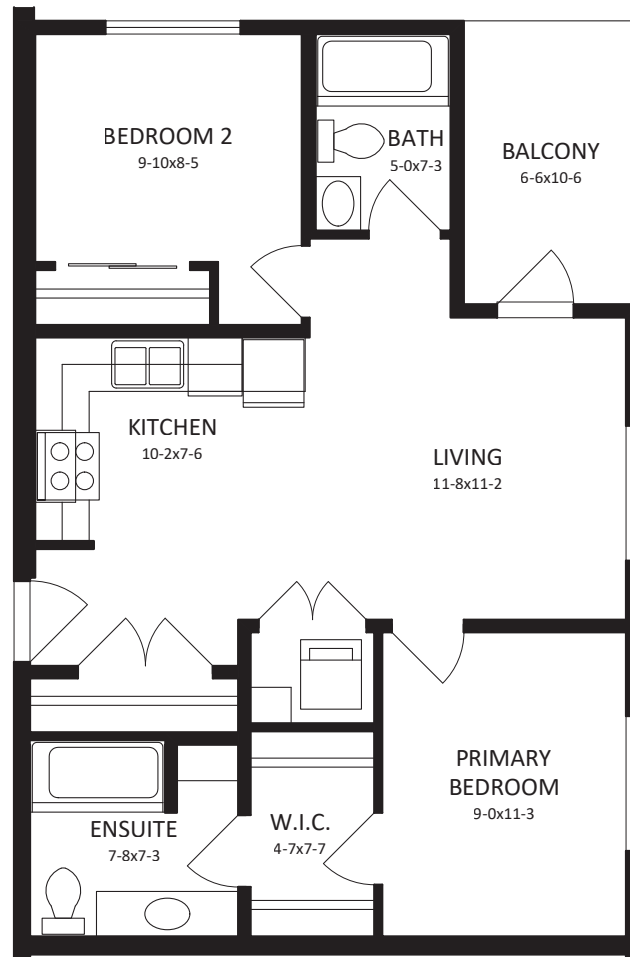

A1

636 sq. ft | 1 Bed | 1 Bath | Den

The A1 offers 636 sq. ft. of well-designed rental living with 1 bedroom, 1 bathroom, and a flexible den. Perfect for working from home, the den adds valuable extra space, while in-suite laundry and generous storage make everyday living simple and efficient.

A2

686 sq. ft | 1 Bed | 1 Bath | Den

At 686 sq. ft., the A2 offers generous, well-designed living with 1 bedroom, 1 bathroom, and a spacious den. Enhanced storage and in-suite laundry provide everyday convenience, while the flexible den makes working from home or staying organized effortless.

A3

655 sq. ft | 1 Bed | 1 Bath | Den

The A3 offers a well-planned layout that maximizes every square foot. Featuring a versatile den, in-suite laundry, and a private balcony, this home blends indoor comfort with outdoor space—ideal for modern rental living.

B1

812 sq. ft | 2 Bed | 2 Bath

The B1 features a spacious primary bedroom complete with a walk-in closet and private ensuite, offering added comfort and privacy. A second bedroom and full bath create flexibility for roommates, guests, or a home office, all within a thoughtfully designed 812 sq. ft. layout.