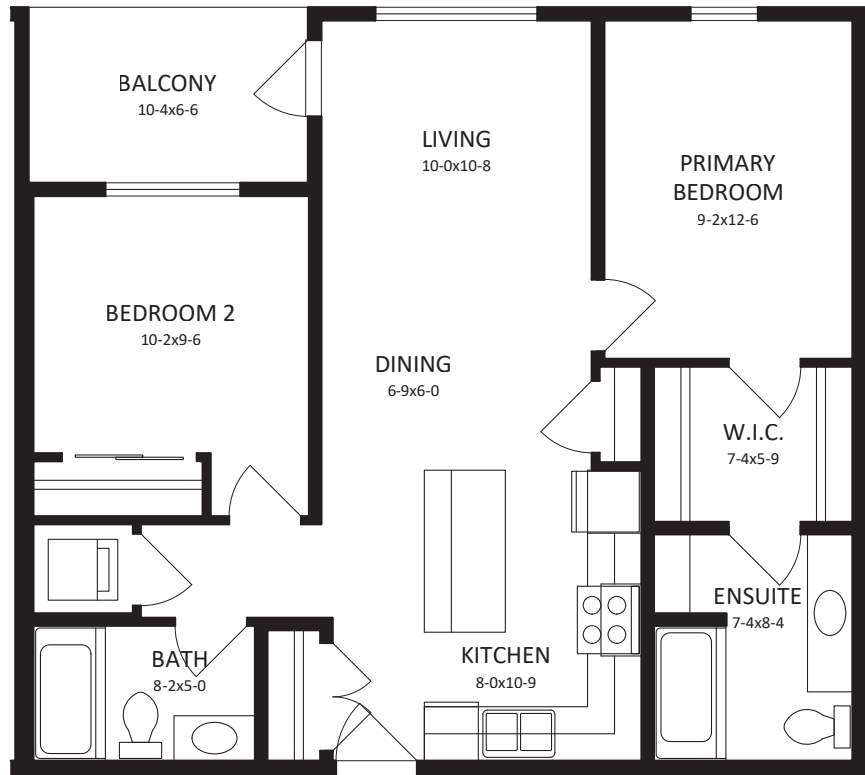

A1

636 sq. ft | 1 Bed | 1 Bath | Den

The A1 offers 636 sq. ft. of well-designed rental living with 1 bedroom, 1 bathroom, and a flexible den. Perfect for working from home, the den adds valuable extra space, while in-suite laundry and generous storage make everyday living simple and efficient.

A2

686 sq. ft | 1 Bed | 1 Bath | Den

At 686 sq. ft., the A2 offers generous, well-designed living with 1 bedroom, 1 bathroom, and a spacious den. Enhanced storage and in-suite laundry provide everyday convenience, while the flexible den makes working from home or staying organized effortless.

A3

655 sq. ft | 1 Bed | 1 Bath | Den

The A3 offers a well-planned layout that maximizes every square foot. Featuring a versatile den, in-suite laundry, and a private balcony, this home blends indoor comfort with outdoor space—ideal for modern rental living.

B1

812 sq. ft | 2 Bed | 2 Bath

The B1 features a spacious primary bedroom complete with a walk-in closet and private ensuite, offering added comfort and privacy. A second bedroom and full bath create flexibility for roommates, guests, or a home office, all within a thoughtfully designed 812 sq. ft. layout.