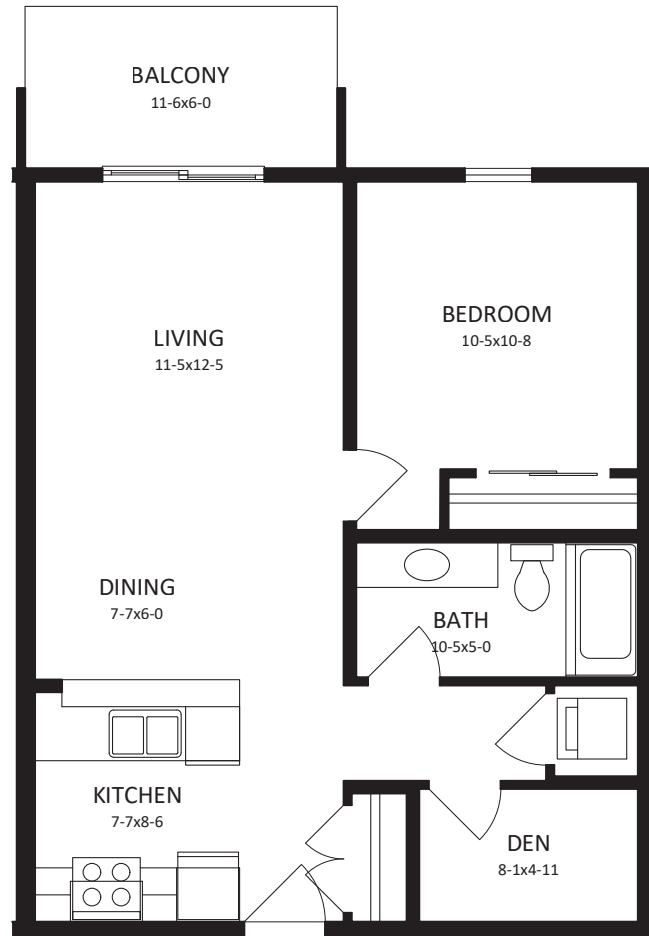

A1

636 sq. ft | 1 Bed | 1 Bath | Den

The A1 offers 636 sq. ft. of well-designed rental living with 1 bedroom, 1 bathroom, and a flexible den. Perfect for working from home, the den adds valuable extra space, while in-suite laundry and generous storage make everyday living simple and efficient.

A2

686 sq. ft | 1 Bed | 1 Bath | Den

At 686 sq. ft., the A2 offers generous, well-designed living with 1 bedroom, 1 bathroom, and a spacious den. Enhanced storage and in-suite laundry provide everyday convenience, while the flexible den makes working from home or staying organized effortless.

B1

812 sq. ft | 2 Bed | 2 Bath

The B1 features a spacious primary bedroom complete with a walk-in closet and private ensuite, offering added comfort and privacy. A second bedroom and full bath create flexibility for roommates, guests, or a home office, all within a thoughtfully designed 812 sq. ft. layout.

B4

870 sq. ft | 2 Bed | 2 Bath

Our largest two-bedroom layout offers 870 sq. ft. of expansive, well-designed living. Both bedrooms feature walk-in closets, with a private ensuite in the primary suite. Three additional closets and in-suite laundry provide exceptional storage, creating a home that feels organized, comfortable, and spacious.