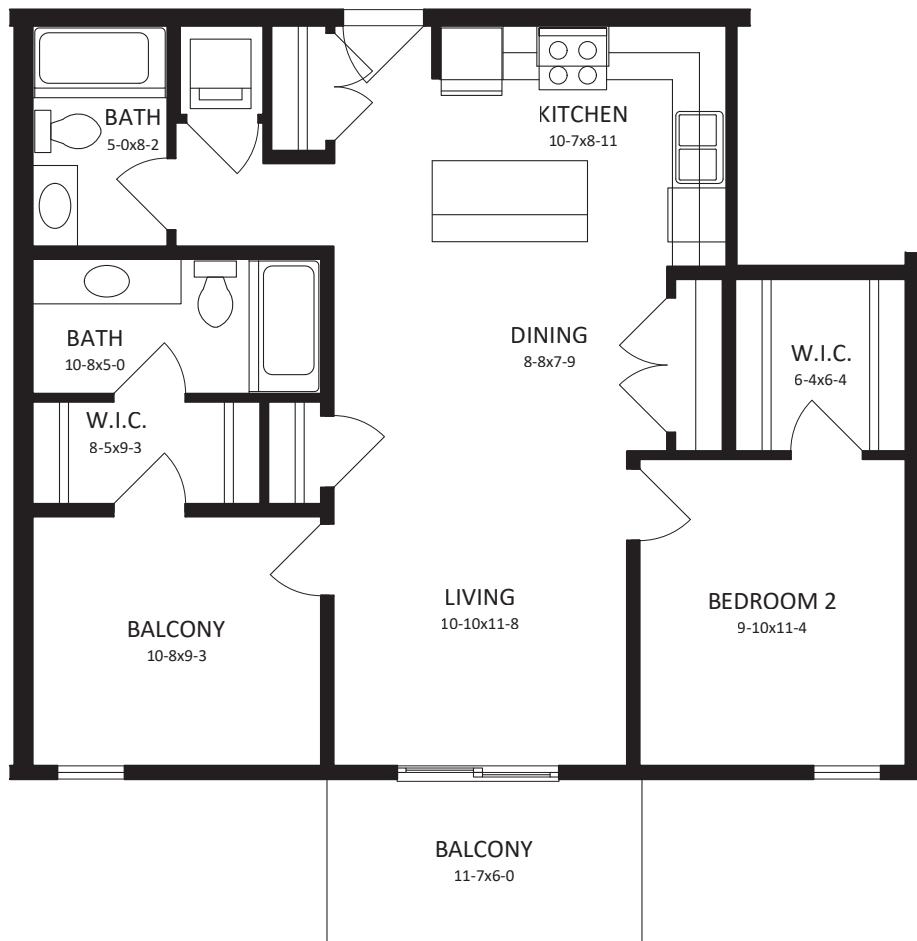

B1

812 sq. ft | 2 Bed | 2 Bath

The B1 features a spacious primary bedroom complete with a walk-in closet and private ensuite, offering added comfort and privacy. A second bedroom and full bath create flexibility for roommates, guests, or a home office, all within a thoughtfully designed 812 sq. ft. layout.

B2

718 sq. ft | 2 Bed | 2 Bath

The B2 offers a well-designed two-bedroom layout featuring a primary suite with a walk-in closet and private ensuite. A second bedroom and full bath provide flexibility for shared living, guests, or a home office—all within a smart, space-efficient plan.

B3

753 sq. ft | 2 Bed | 2 Bath

The B3 offers a well-proportioned two-bedroom layout with a private primary suite featuring its own ensuite. A second full bathroom adds convenience and flexibility, making this plan ideal for shared living or a comfortable work-from-home setup.

B4

870 sq. ft | 2 Bed | 2 Bath

Our largest two-bedroom layout offers 870 sq. ft. of expansive, well-designed living. Both bedrooms feature walk-in closets, with a private ensuite in the primary suite. Three additional closets and in-suite laundry provide exceptional storage, creating a home that feels organized, comfortable, and spacious.